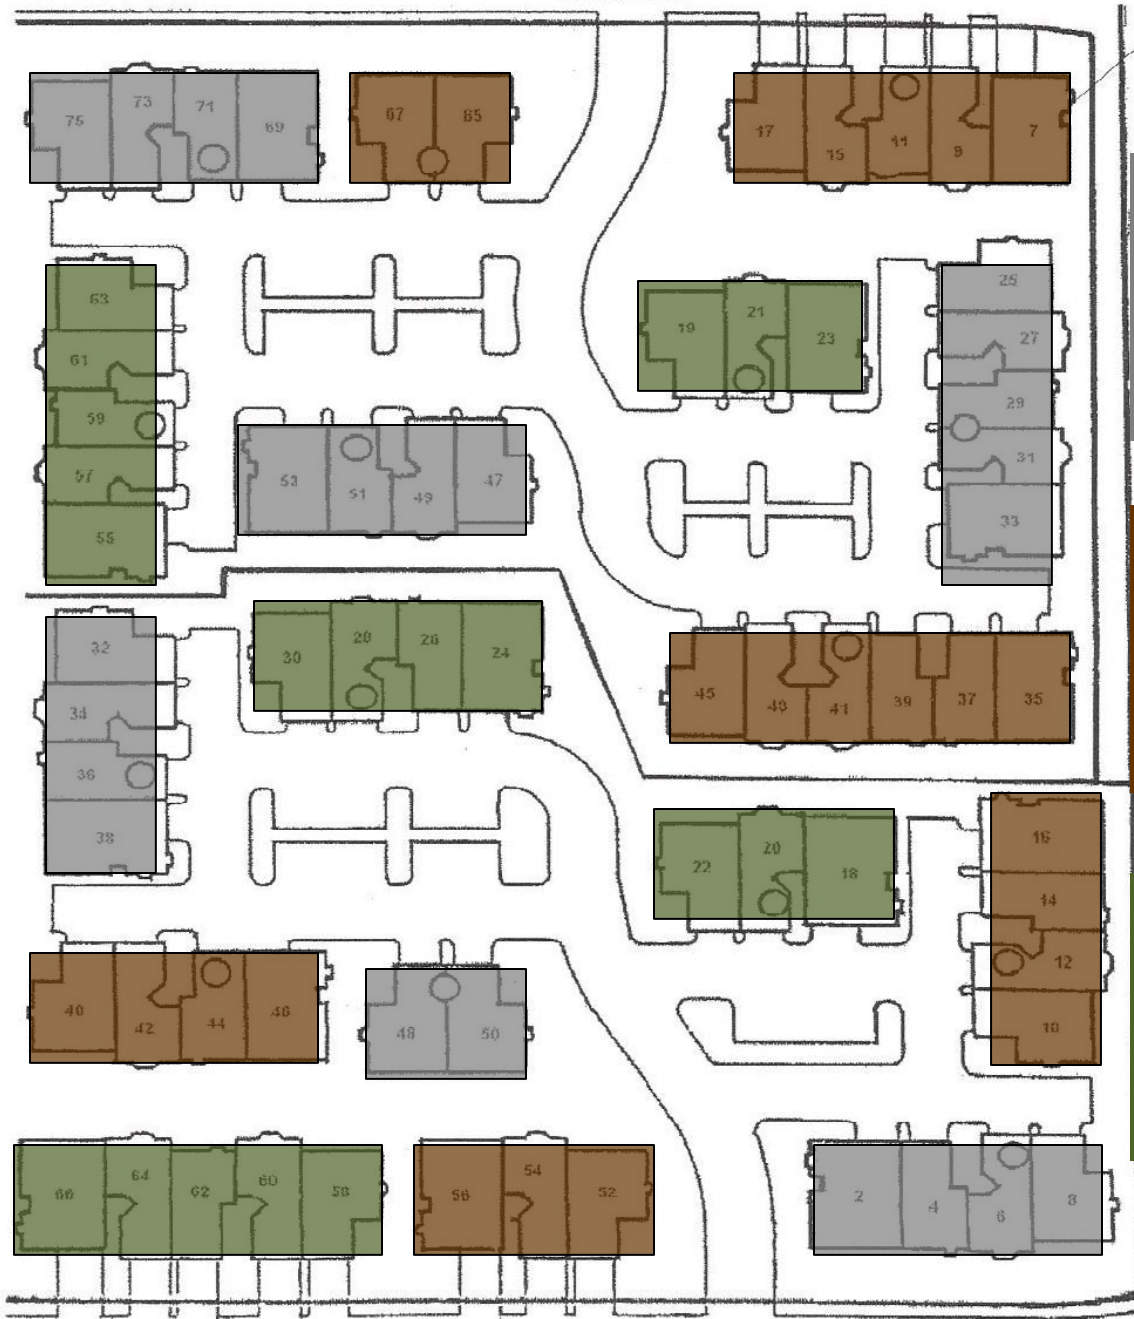

E. Summerstone

Woodbridge Parkway (Rockwood/Summerstone)

E. Rockwood

Scheme 1

Stucco: DE6374 Silver Polish
Siding: DE 6369 Legendary Gray
Trim: DEW340 Whisper
Doors: DEW340 Whisper

Finish Products

Stucco/Siding/Trim: Dunn Edwards Sparta Shield Flat
Doors: Dunn Edwards Aristo Shield Semi-Gloss

Scheme 2

Stucco: DE6214 Pigeon Gray
Siding: DE 6217 Ancient Earth
Trim: DEW340 Whisper
Doors: DEW340 Whisper

Finish Products

Stucco/Siding/Trim: Dunn Edwards Sparta Shield Flat
Doors: Dunn Edwards Aristo Shield Semi-Gloss

Scheme 3

Stucco: DE6234 Serene Thought
Siding: DE 6279 Armored Steel
Trim: DEW340 Whisper
Doors: DEW340 Whisper

Finish Products

Stucco/Siding/Trim: Dunn Edwards Sparta Shield Flat
Doors: Dunn Edwards Aristo Shield Semi-Gloss